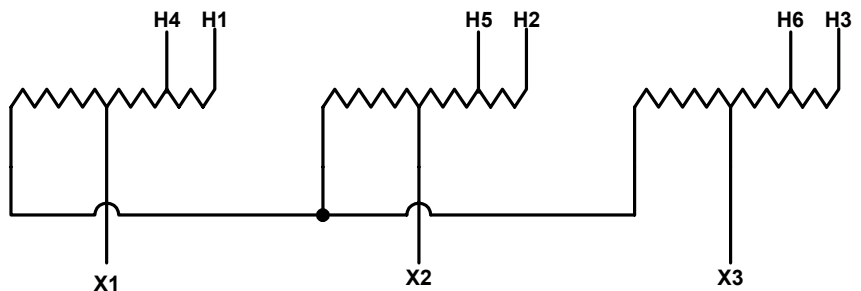

T65A 65KVA Auto-Transformer

SAMINCO Part Number: T9004-024

SPECIFICATIONS:

65KVA Auto-Transformer, Type "CFTA". Suitable for mounting inside XP Enclosure

Input Supply: See Table below

Output Voltage: 230VAC 3ph 60Hz

Temp. Rise: 115°C

Input Voltage	Terminals
550VAC	H1-H2-H3
440VAC	H4-H5-H6

Saminco North
4500 State Rt. 152 Lavalette, WV 25535
Phone: (304) 523-4700 Fax: (304) 523-4039

Saminco
10030 Amberwood Road Fort Myers, FL 33910
Phone: (239) 561-1561 Fax: (239) 561-1502