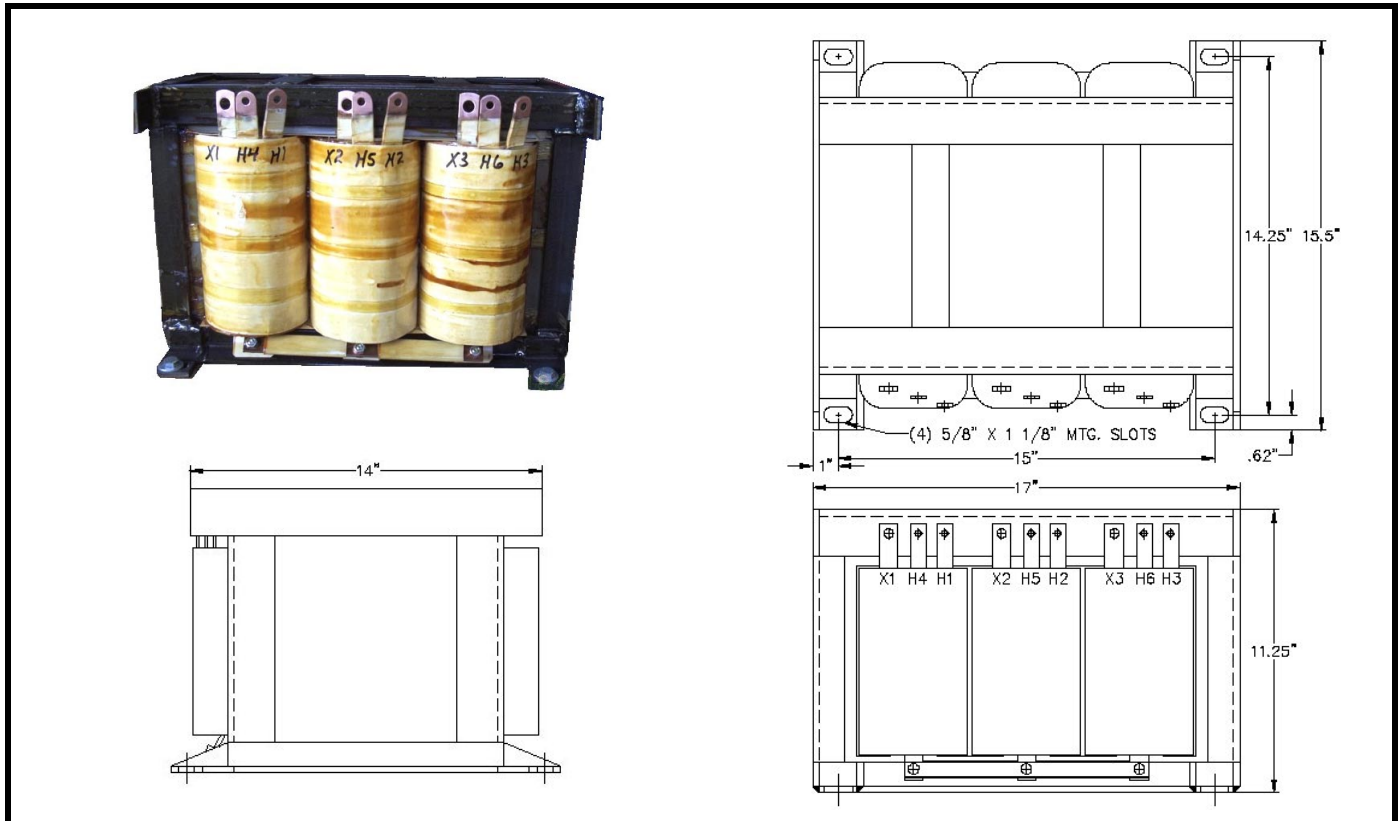

T65A 65KVA Auto-Transformer

SAMINCO Part Number: T9004-024

SPECIFICATIONS:

65KVA Auto-Transformer, Type "CFTA". Suitable for mounting inside XP Enclosure

Input Supply: See Table below

Output Voltage: 230VAC 3ph 60Hz

Temp. Rise: 115°C

Input Voltage	Terminals
550VAC	H1-H2-H3
440VAC	H4-H5-H6

Saminco North
4500 State Rt. 152 Lavalette, WV 25535
Phone: (304) 523-4700 Fax: (304) 523-4039

Saminco
10030 Amberwood Road Fort Myers, FL 33910
Phone: (239) 561-1561 Fax: (239) 561-1502